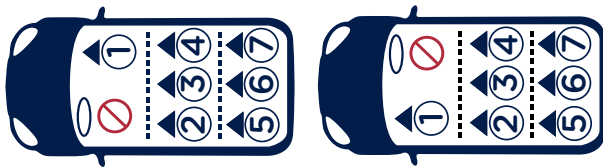

vehicle fitting information

This is an “i-Size” Enhanced Child Restraint System. It is approved according to UN Regulation No.129, for use in, i-Size compatible vehicle seating positions as indicated by vehicle manufacturers in the vehicle users’ manual.

If in doubt, consult either the Enhanced Child Restraint System manufacturer or the retailer.

IMPORTANT - DO NOT USE FORWARD FACING BEFORE THE CHILD’S AGE EXCEEDS 15 MONTHS (Refer to instructions).

The numbers on the diagram below correspond with the vehicle fitting positions listed in the following pages.

Before you purchase the vehicle, check that it is equipped with the appropriate anchorages.

ALWAYS give priority to the rear seats of your vehicle.

DO NOT place rearward facing Enhanced Child Restraint on front seat with air bag.

1. Your child restraint can be fitted
   - x Your child restraint can not be fitted
2. i-Size vehicles

If your vehicle is not listed in this manual or it is not marked with either a • or x then please refer to your vehicle’s handbook or contact the manufacturer for further information. Seat positions in other cars may also be suitable to accept the child restraint.

This fitting-list has been carefully compiled based on scientific data collected from both vehicle and child restraint. It is intended to use as a guidance. Before purchasing the child restraint, please make sure that the child restraint you purchase is compatible with your vehicle as there may be regional differences in vehicle equipment. It is essential to follow the vehicle manufacturer’s recommendations in the vehicle owner’s manual.