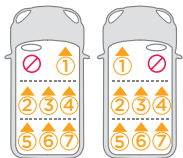

DE Informationen zur Fahrzeugkompatibilität

Produit	Booster
Convient aux	Enfants entre 9-36kg (environ 9 mois – 12 ans)
Groupe de masse	Groupe 1/2/3
Matières	Plastique, métal, tissu
N° de brevet	Brevets en attente

Dieser Kindersitz ist ein „semiuniverselles“ Kinderrückhaltesystem. Es ist gemäß UN/ECE-Regelung 44/04 zur allgemeinen Nutzung in Fahrzeugen mit ISOFIX-Verankerungssystemen zugelassen.

Das Kinderrückhaltesystem eignet sich zum Gebrauch mit den aufgeführten Fahrzeugen mit 3-Punkt-Sicherheitsgurt mit automatischem Einzug, die gemäß der UN-ECE-Verordnung Nr. 16 oder anderen äquivalenten Standards zugelassen wurden.

Falls möglich, befestigen Sie das Kinderrückhaltesystem stets auf den hinteren Fahrzeugsitzen, um Ihrem Kind die größtmögliche Sicherheit zu bieten.

Die Darstellung der Sitzplätze im Fahrzeugdiagramm zeigt sämtliche potenzielle Befestigungsposition auf, welche entsprechend des jeweiligen Fahrzeugmodells variieren können.

Sitzpositionen in anderen Fahrzeugen können ebenfalls zur Aufnahme dieses Kinderrückhaltesystems geeignet sein. Bitte wenden Sie sich im Zweifelsfall an den Hersteller oder Händler des Kinderrückhaltesystems.

Liegt eine Freigabe für die Kindersitzmontage vor, wird die mit • angezeigt

Konnte keine Montagefreigabe seitens Kindersitzhersteller erteilt werden, wird dies mit x angezeigt

Fahrzeuge mit Elektro- oder Hybridantrieb sind mit ⚡ gekennzeichnet.

Angezeigt. Die Sitzpositionen mit Staufach im Fußraum sind mit ! markiert.

Fahrzeugmodell mit i-Size-Rückbank sind mit gekennzeichnet.

Fahrzeuge mit einem Staufach im Fußraum werden mit **SB!** angezeigt. Setzen Sie sich bitte in diesem Fall unbedingt mit dem Fahrzeughersteller bzw. Ihrer Vertragswerkstatt in Verbindung, da eine Montage nur bedingt möglich erscheint.

Fahrzeuge mit einer Kabinendachhöhe, die den in der Fahrtrichtung montierten Sitz beschränken konnte sind mit ! gekennzeichnet.

!*1 –Begrenzte Installation – Nur in Position 1 geeignet

!*3 –Begrenzte Installation – Nur in Position 3 geeignet

Falls Ihr Fahrzeug nicht in dieser Anleitung aufgelistet oder weder mit • noch mit x gekennzeichnet ist, beachten Sie bitte das Handbuch zu Ihrem Fahrzeug oder erkundigen sich beim Hersteller nach weiteren Einzelheiten.