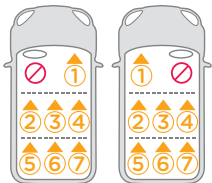

Joie™

bold™
booster

check my fit in your car

car seat-to-vehicle fit guide
Fahrzeugkompatibilitätsliste
Liste des véhicules compatibles

GB Vehicle Fitting Information

Suitable for: Child weighing 9 - 36kg
(approximately 9 months – 12 years)