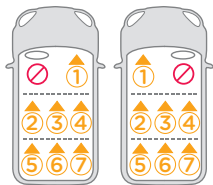

Joie™

every stage™ fx
child restraint

check my fit
in your car

car seat-to-vehicle fit guide
Fahrzeugkompatibilitätsliste
Liste des véhicules compatibles

GB Vehicle Fitting Information

Suitable for: Child weighing 0 - 36kg (approximately 0 – 12 years)